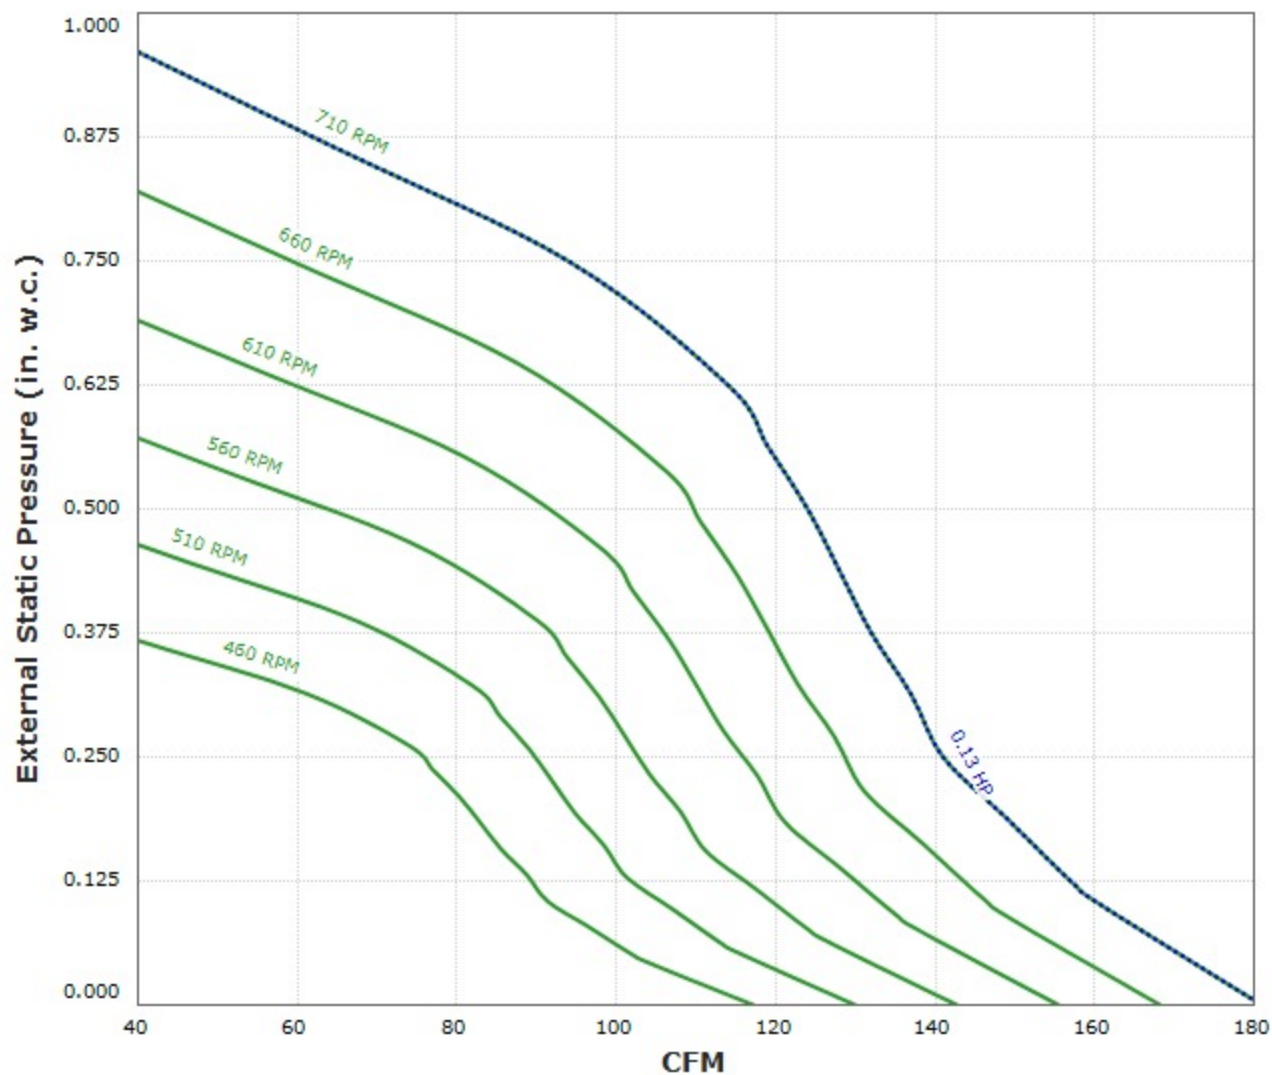

CFA 150RA Performance Curve

Max Sizeable RPM = 710 RPM. Curve shown extended beyond this point for reference only.

Motor Broan 100 W, 120V has an rpm range of 426 to 710.

Performance shown is certified for Installation Type B: Free inlet, Ducted outlet. Performance ratings include the effects of inlet grille and backdraft damper in the airstream. Speed (RPM) shown is nominal. Performance is based on actual speed of test.